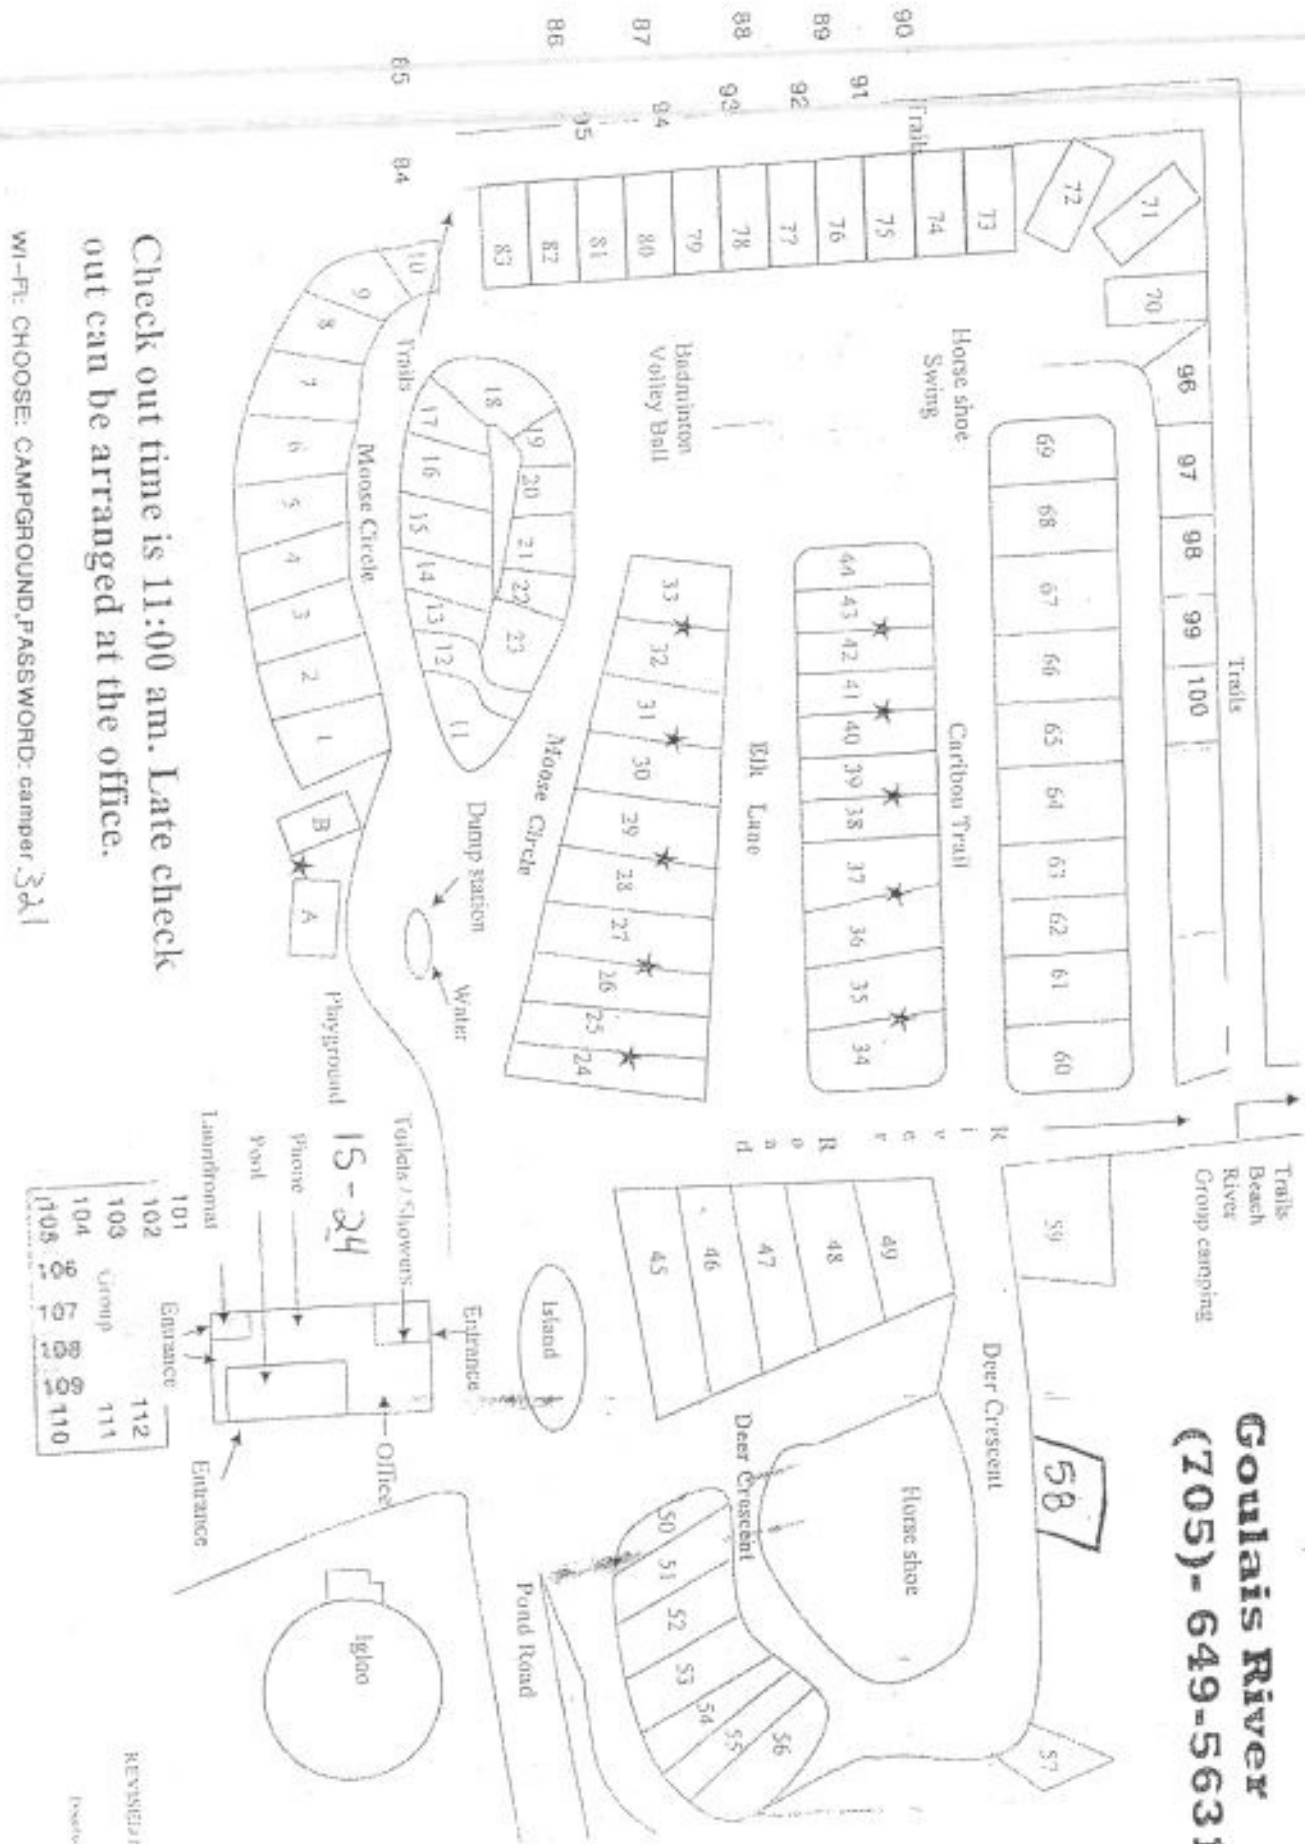

Welcome to Blueberry Hill

Goulais River
(705)-649-5631

Check out time is 11:00 am. Late check out can be arranged at the office.

WI-FI CHOOSE: CAMPGROUND, PASSWORD: camper 321